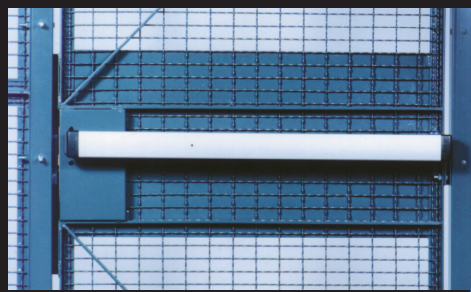

WireCrafters

Dock Equipment[®]

Driver Cages, Guardrail and Track Guard

Driver Cages

WireCrafters Driver Cage is a simple, cost effective, way of controlling access to your distribution center or factory floor. Partition walls made of wire mesh surround building entry doors, holding truck drivers in a defined area until met by company personnel. The wire partition's open but secure design gives you control without need for additional lighting, HVAC, or sprinkler systems. Driver Control Cages can be ordered in any size; and may be anchored to building walls, or free standing.

We recommend equipping your Driver Control Cage with a full-width push bar (shown above). Other locking options, including card readers and remote push buttons are available; call and ask for details.

DRIVER CAGE OPTIONS

CEILINGS
Full-span ceilings are also available when complete enclosure is required.

STEEL BENCH
Built of heavy-duty 10-gauge steel, this all-welded bench has baseplates for anchoring to the floor.

Guardrail

Our guardrail system is an affordable means to define dock areas, restrict forklift traffic and protect active aisles, driver cages and walls.

- Constructed from heavy-duty 11-gauge formed steel.
- Upright mounting columns are available in two styles – single rail (17" height) or double rail (43" height).
- Lift-out rails allow easy access to protected areas.
- Base plates for floor mounting are 10" square and come with four 7/8" holes for floor anchors (included).
- Rails are available in one-foot increments from 1' to 10' lengths.
- Competitively priced.
- For more information request our Protective Railing brochure.