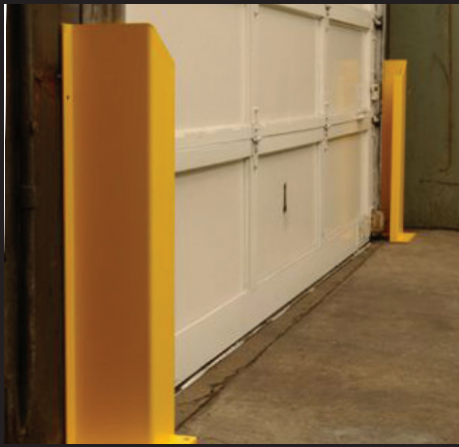

WireCrafters

Dock Equipment[®]

Driver Cages, Guardrail and Track Guard

Driver Cages

WireCrafters Driver Cage is a simple, cost effective, way of controlling access to your distribution center or factory floor. Partition walls made of wire mesh surround building entry doors, holding truck drivers in a defined area until met by company personnel. The wire partition's open but secure design gives you control without need for additional lighting, HVAC, or sprinkler systems. Driver Control Cages can be ordered in any size; and may be anchored to building walls, or free standing.

DRIVER CAGE OPTIONS

CEILINGS
Full-span ceilings are also available when complete enclosure is required.

STEEL BENCH
Built of heavy-duty 10-gauge steel, this all-welded bench has baseplates for anchoring to the floor.

SERVICE WINDOW
Allows for easy exchange of paperwork and other small items.

WireCrafters

Dock Equipment[®]

Driver Cages, Guardrail and Track Guard

Overhead Door Track Guard

Shield overhead door track from lift truck damage with WireCrafters Door Track Guards. Available in 24" and 36" heights. Formed heavy duty 3/16" steel, with 1/2" base plate, anchors to floor and wall, allows doors to operate freely while protecting tracks from damage.

Guardrail

Our guardrail system is an affordable means to define dock areas, restrict forklift traffic and protect active aisles, driver cages and walls.

- Constructed from heavy-duty 11-gauge formed steel.
- Upright mounting columns are available in two styles – single rail (17" height) or double rail (43" height).
- Lift-out rails allow easy access to protected areas.
- Base plates for floor mounting are 10" square and come with four 7/8" holes for floor anchors (included).
- Rails are available in one-foot increments from 1' to 10' lengths.
- Competitively priced.
- For more information request our Protective Railing brochure.