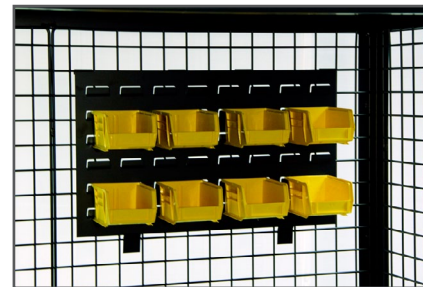

Customize your security truck to meet your needs

Standard Features:

- 2,000 lb. capacity
- All-welded 2x2" steel wire grid panels
- 3pt locking handle with steel rod locking mechanism
- Provides total security and see-through visibility
- Plastic shelf clips to attach shelves anywhere on the grid panels (Four shelf clips included per shelf)
- 250-lb. capacity shelves are available in 14-gauge steel or 3/4" layered wood
- Two swivel, two rigid casters
- Durable powder coat finish

Available Colors:

Base Unit

Model Gray	Model Blue	Model Red	Model Green	Description	Dimensions (W x D x H)	Casters
F89557	F89557B	F89557R	F89557G	24" Deep Security Truck	48" x 24" x 66"	Four - 8" Mold-On Rubber
F89556	F89556B	F89556R	F89556G	30" Deep Security Truck	60" x 30" x 66"	Four - 8" Mold-On Rubber

Custom options and sizes available. Ships fully assembled (casters, handle and shelving require minimal assembly).

Customize with Accessories:

- Wood or steel shelving
- Digital security lock
- Louvered panels for parts bins
- Pegboard panel for tools
- 6th wheel option for pinpoint turning
- Fork pockets
- Hitch package for towing
- Hand truck carrier
- Optional removable handle
- Additional bins available - see page 9

Optional louvered panel for parts bins

Accessories

Model Gray	Model Blue	Model Red	Model Green	Description
F89563				Digital Security Lock
F89558	F89558B	F89558R	F89558G	Fork Pockets (4)
F89559	F89559B	F89559R	F89559G	Hand Truck Carrier
F89560	F89560B	F89560R	F89560G	Hitch System (towbar + hitch)
F89561				6th Wheel Swivel Casters
F89562	F89562B	F89562R	F89562G	Removable Louvered Panel (23.5"W x 19" H)
F89718A4	F89718A1	F89718A3	F89718A2	48" x 24" Metal Shelf
F89714A4	F89714A1	F89714A3	F89714A2	60" x 30" Metal Shelf
F89712				48" x 24" Wood Shelf
F89710				60" x 30" Wood Shelf
F89553				24" Removable Handle
F89554				30" Removable Handle